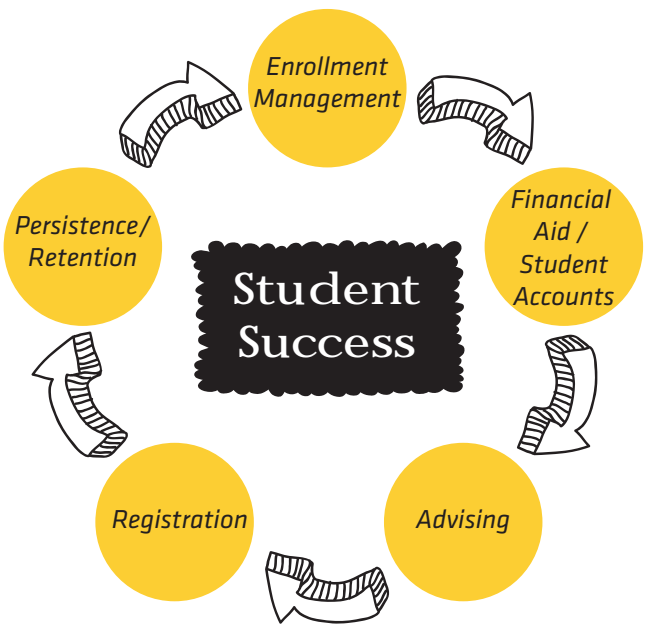

Offering Students a Clear Path to Success

WSU One Stop Success is a new student service center that will provide a streamlined, efficient, and user-friendly experience for our students. The center will be located in the new Student Center building, which is currently under construction. The center will be open to all students, including those who are currently enrolled at WSU and those who are considering enrollment.

The center will be a one-stop destination for all student services, including enrollment management, financial aid, registration, advising, and persistence/retention. The center will be staffed by trained personnel who will provide personalized assistance to students. The center will also offer a variety of resources, including workshops, seminars, and one-on-one counseling.

Now, WSU One Stop Success is a new student service center that will provide a streamlined, efficient, and user-friendly experience for our students. The center will be located in the new Student Center building, which is currently under construction. The center will be open to all students, including those who are currently enrolled at WSU and those who are considering enrollment.